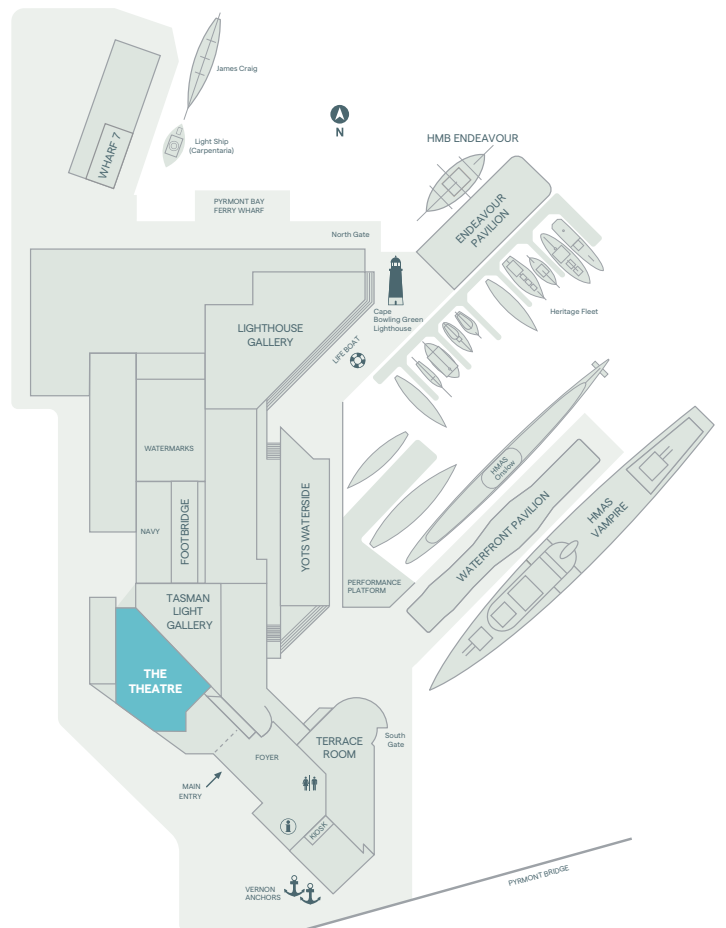

FEATURES

Audio-visual equipment

Data projection and microphones

WiFi available

Audio loop

Our AV operator must be present for your entire theatre presentation.