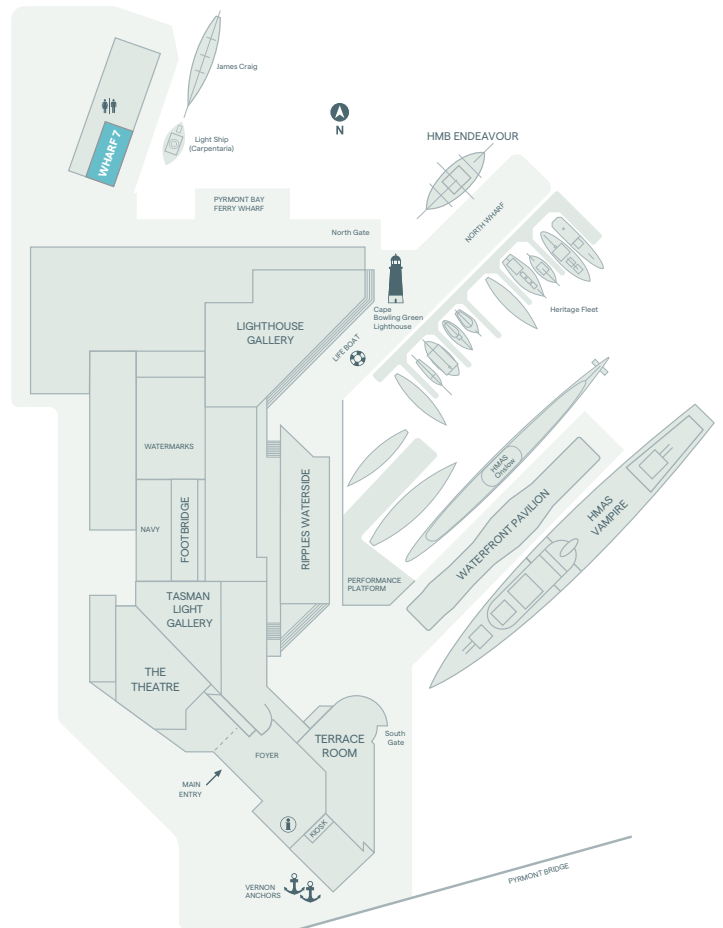

Wharf 7

An unconventional gallery space guaranteed to wow your guests, Wharf 7's foyer features a light and airy space, natural timber surrounds and architectural design. Ideal for more intimate events, launches, dinners or even small performances*.

CAPACITY

Cocktail	100
Dinner	80

FEATURES

- Architectural design
- Historic wooden vessels from Sydney Heritage Fleet
- Behind-the-scenes tour available
- Accessible by water

* Note: Evening events only.

SRG CATERING

Quality food and beverage experiences to remember, created by Sydney Restaurant Group. Sustainable, contemporary and bespoke for your event.

AUSTRALIAN NATIONAL MARITIME MUSEUM

2 Murray Street, Sydney | 02 9298 3649 | venues@sea.museum | sea.museum/venues